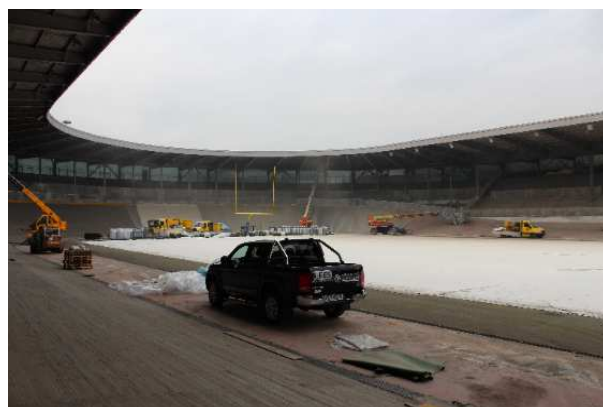

2016 : *Vigorelli Velodrome.*

Costumer : FAGGION S.R.L.

Lead company : Municipal of Milan - City life.

Mq.: About 28.000.