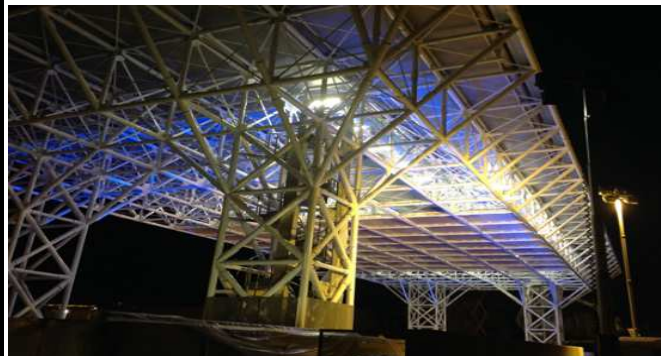

2015 : Expo teater.

Costumer : LMV S.P.A.

Lead company : Expo 2015 S.p.a.

Certifier Jobs : Radio Inspector.

Mq.: About 12.000.